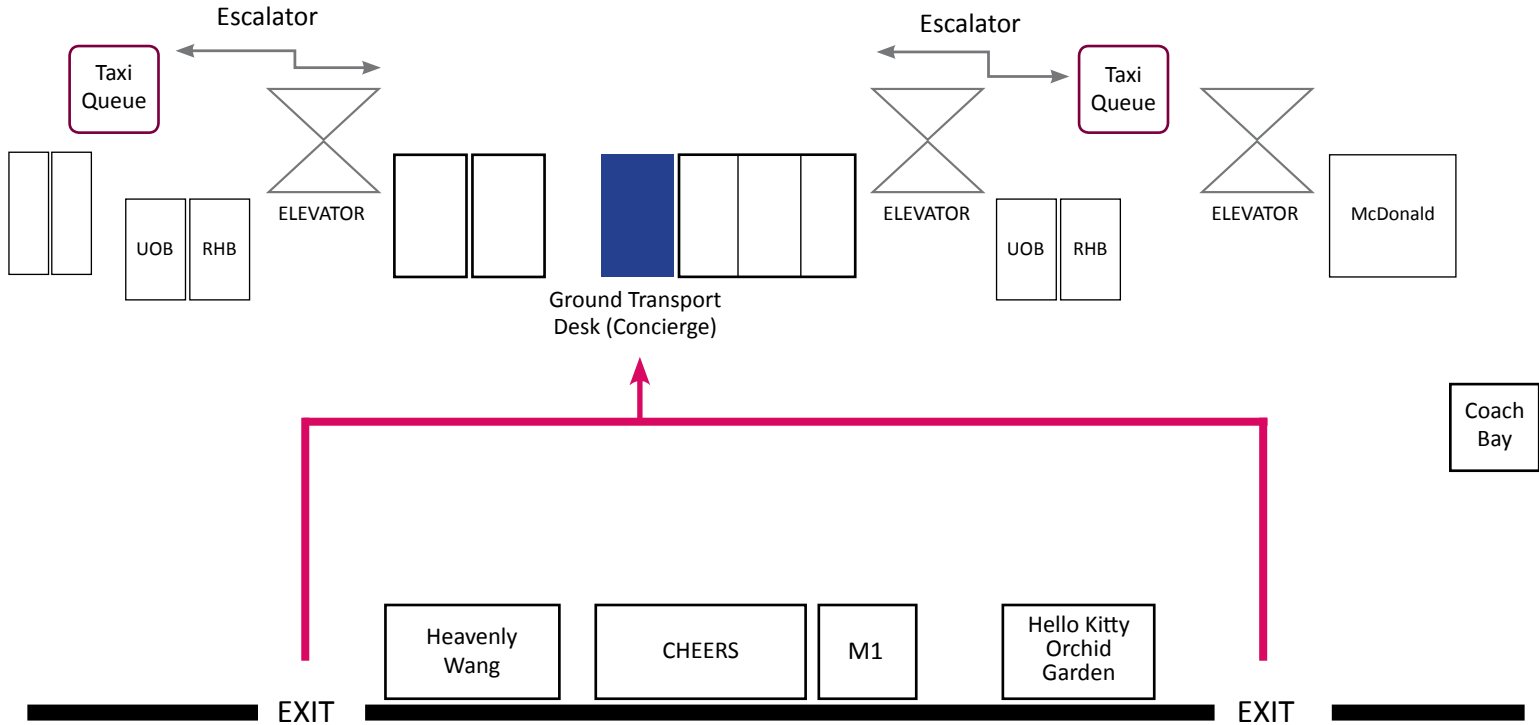

- After clearing the customs, take the traveller down to Basement 1 from Arrival Hall.
- Follow the signage that points down to “City Shuttle”.
- Proceed to Ground Transport Desk (located behind Taxi queue) to arrange for hotel shuttle and obtain the sticker.
- Proceed to Departure Hall via the elevator.
- Take Exit Door 4.
- The coach will be parked between Coach Bay 4 to 6.

DRIVEWAY

Terminal 2 - Bus Location : Arrival Hall, Coach Bay 11

Upon arrival, please approach the staff at the Ground Transport Desk to arrange the complimentary shuttle service to hotel.

Updated as of March 2018.

GRAND MERCURE
SINGAPORE ROXY

DRIVEWAY

Belt 45-48

Terminal 3

Belt 41-44

Terminal 3 - Bus Location : Arrival Hall, Coach Bay 3 to 5

Upon arrival, please approach the staff at the Ground Transport Desk to arrange the complimentary shuttle service to hotel.