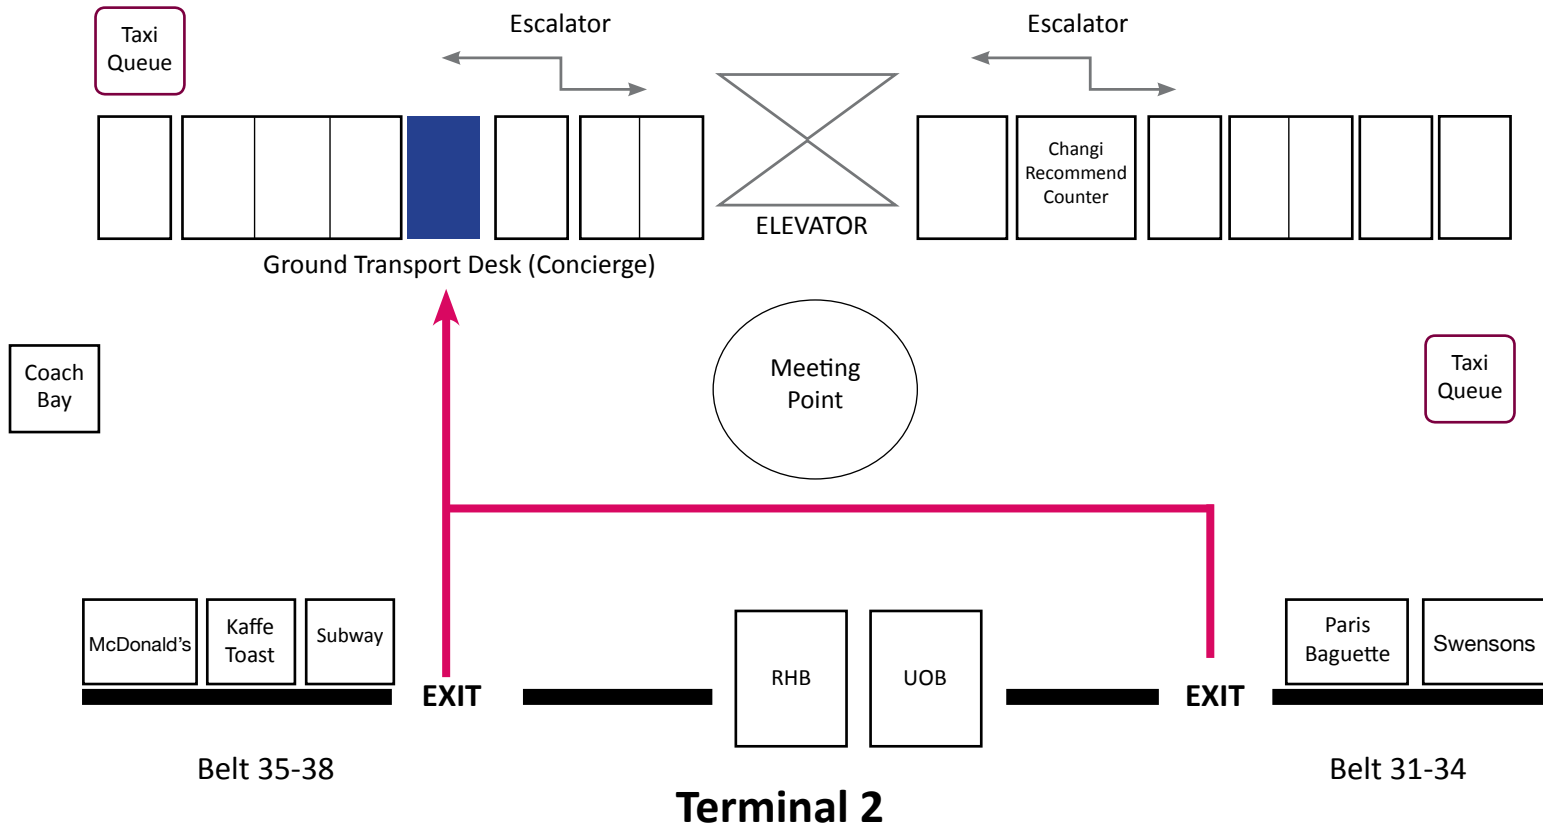

- After clearing the customs, take the traveller down to Basement 1 from Arrival Hall.
- Follow the signage that points down to “City Shuttle”.
- Proceed to Ground Transport Desk (located behind Taxi queue) to arrange for hotel shuttle and obtain the sticker.
- Proceed to Departure Hall via the elevator.
- Take Exit Door 4.
- The coach will be parked between Coach Bay 4 to 6.

DRIVEWAY

Terminal 2 - Bus Location : Arrival Hall, Coach Bay 11

Upon arrival, please approach the staff at the Ground Transport Desk to arrange the complimentary shuttle service to hotel.

Updated as of March 2018.

GRAND MERCURE
SINGAPORE ROXY

DRIVEWAY

Belt 45-48

Terminal 3

Belt 41-44

Terminal 3 - Bus Location : Arrival Hall, Coach Bay 3 to 5

Upon arrival, please approach the staff at the Ground Transport Desk to arrange the complimentary shuttle service to hotel.